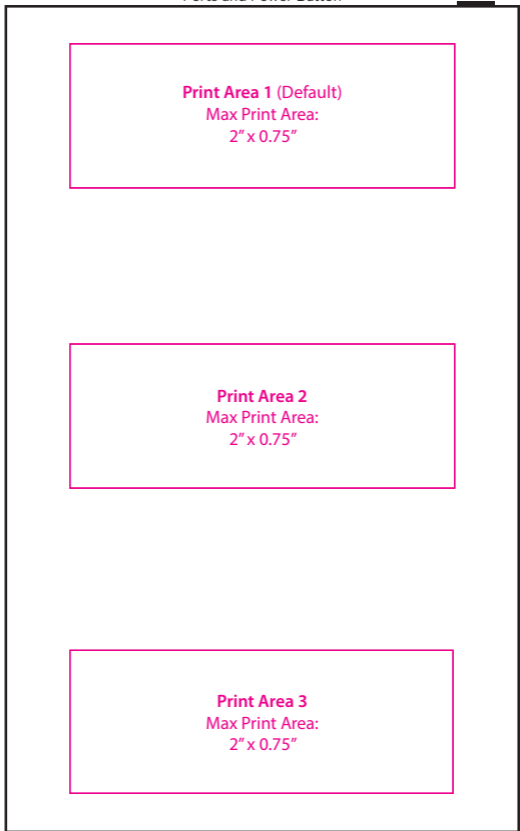

0.39"

Ports and Power Button

4.31"

Print Area 1 (Default)

Max Print Area:

2" x 0.75"

Print Area 2

Max Print Area:

2" x 0.75"

Print Area 3

Max Print Area:

2" x 0.75"

2.68"