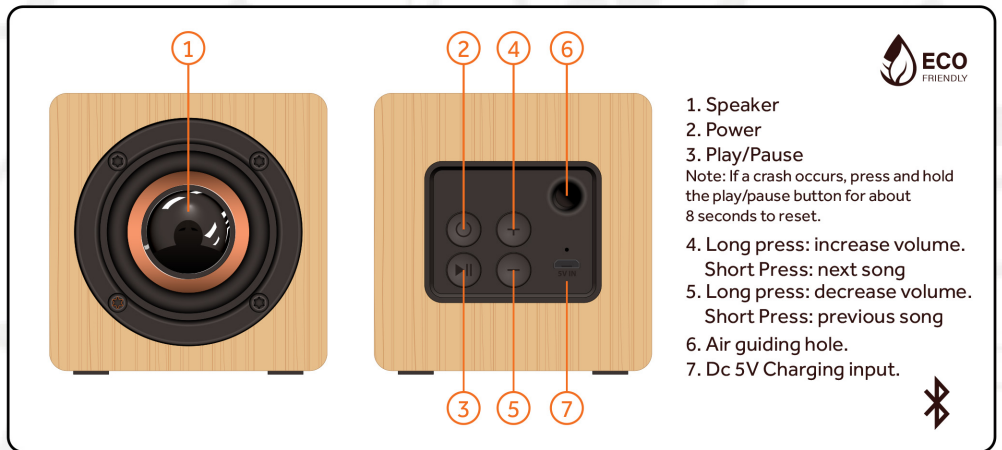

**INCLUDES:** Full color logo printed via UV Printer, CMYK color match and 1 location imprint

The compact design maximizes portability

35 feet of wireless range and 8 hours of battery life let you dance all day!