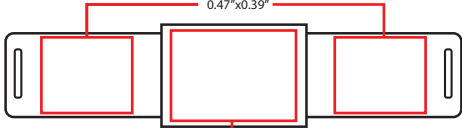

Open/Close Slider Max Imprint Area:

0.47"x0.39"

Max Imprint Area:

0.65"x0.47"