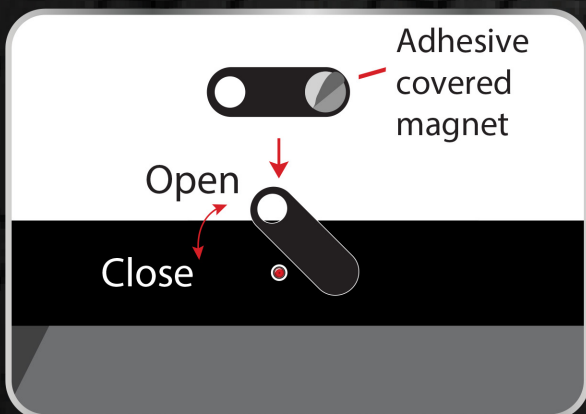

NO Setup Fees • NO Multi Color Fees • NO Run Charges
 INCLUDES: Full color logo printed via UV Printer, CMYK color match, 1 location imprint and transparent cold fusion blister

UNIT SIZE- 1.36" Long x 0.47" Tall
 SUPER THIN- 1.5 mm, allowing laptops to shut
 MATERIAL TYPE- ABS Plastic
 STOCK COLORS- Black
 APPLICATION- 3m double-sided adhesive and Magnet

Swivel Metal Webcam Cover

PRICING

Qty	50	250	500	1,000
4x6 Custom Packaging	\$4.03	\$3.85	\$3.68	\$3.50
4x6 Standard Packaging	\$3.80	\$3.63	\$3.47	\$3.30
Bulk - Individual Polybag	\$3.59	\$3.43	\$3.28	\$3.13

UNIT SIZE- 1.36" Long x 0.47" Tall
 SUPER THIN- 1.5 mm, allowing laptops to shut
 MATERIAL TYPE- Aluminium
 STOCK COLORS- Silver
 APPLICATION- 3m double-sided adhesive and Magnet

Conveniently sticks to any device via a magnet and easily swivels up and down to reveal or hide your webcam