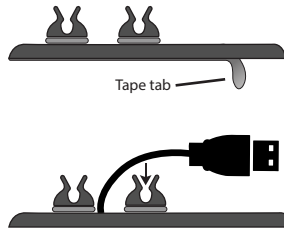

The warning must
be on the card
Warning:
Choking Hazard -
Not for children

Please do not add crop marks or printer marks
all art needs to be at least 300 dpi

← BLUE LINE IS THE SAFETY LINE - 4.75"x6.75" →

← RED LINE IS THE CUT LINE - 5"x7" →

← BEYOND THE RED LINE IS BLEED - THIS WILL BE TRIMMED OFF
5.25"x7.25" →

Installation

1. Remove double tape tab.
2. Position base in the desired location then press firmly.
3. Once installed, insert the cables in to the magnetic quack clips.

BLUE LINE IS THE SAFETY LINE - 6.75"x4.75"

RED LINE IS THE CUT LINE - 7"x5"

BEYOND THE RED LINE IS BLEED - THIS WILL BE TRIMMED OFF
7.25"x5.25"