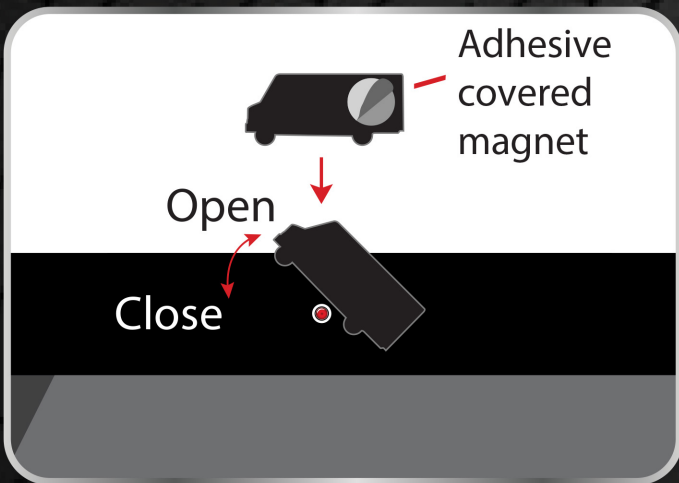

SWiVEL

Custom Shape Webcam Cover

Swivel Custom Shape Webcam Cover

PRICING (R)

| Qty | 50 | 250 | 500 | 1,000 |
|---------------------------|--------|--------|--------|--------|
| 4x6 Custom Packaging | \$5.76 | \$5.51 | \$5.26 | \$5.01 |
| 4x6 Standard Packaging | \$5.53 | \$5.29 | \$5.05 | \$4.81 |
| Bulk - Individual Polybag | \$5.31 | \$5.09 | \$4.86 | \$4.64 |

NO Setup Fees • NO Multi Color Fees • NO Run Charges
INCLUDES: Full color logo printed via UV Printer, CMYK color match,
1 location imprint and transparent cold fusion blister

MAX UNIT SIZE- 2.5" Long x 1.5" Tall
SUPER THIN- 0.8 mm, allowing laptops to shut
MATERIAL TYPE- ABS Plastic
STOCK COLORS- Black and White
APPLICATION- 3m double-sided adhesive and Magnet

Custom Shape Examples

Standard Packaging

Custom Packaging

Conveniently sticks to any device via a magnet and easily swivels up and down to reveal or hide your webcam