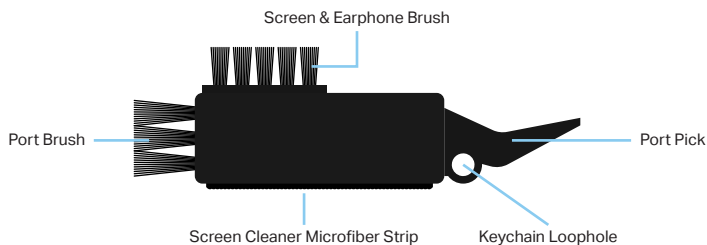

FINISHED SIZE - 5 X 7 WITH BLEED - 5.25 X 7.25**Packaging Design Tips:**

- Place the name of the product somewhere on the packaging
Phone Pick Cleaning Tool

← BLUE LINE IS THE SAFETY LINE - 4.75"x6.75" →

← RED LINE IS THE CUT LINE - 5"x7" →

← BEYOND THE RED LINE IS BLEED - THIS WILL BE TRIMMED OFF
5.25"x7.25" →

How To Use:

Please do not add crop marks or printer marks
all art needs to be at least 300 dpi

BLUE LINE IS THE SAFETY LINE - 6.75"x4.75"

RED LINE IS THE CUT LINE - 7"x5"

BEYOND THE RED LINE IS BLEED - THIS WILL BE TRIMMED OFF
7.25"x5.25"