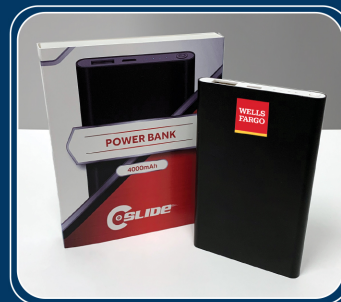

CLEARANCE

SLIM METAL

# POWER BANK

4000 mAh

100 % Real Power. Say goodbye to low battery warnings and never worry about your devices dying again with the slim portable power bank.

### SPECIAL PRICING (R)

QTY	50	250	500	1,000
Custom Packaging Sleeve	\$9.78	\$9.78	\$9.78	\$9.78
Standard Packaging Sleeve	\$9.58	\$9.58	\$9.58	\$9.58

NO Setup Fees • NO Multi Color Fees • NO Run Charges  
INCLUDES: Full color logo printed via UV Printer, CMYK color match

UNIT SIZE - 4.31" L x 2.68" W x 0.39" H

Custom packaging and Standard packaging is available

Full color printing or laser engraving

[www.webcamcover.com](http://www.webcamcover.com)