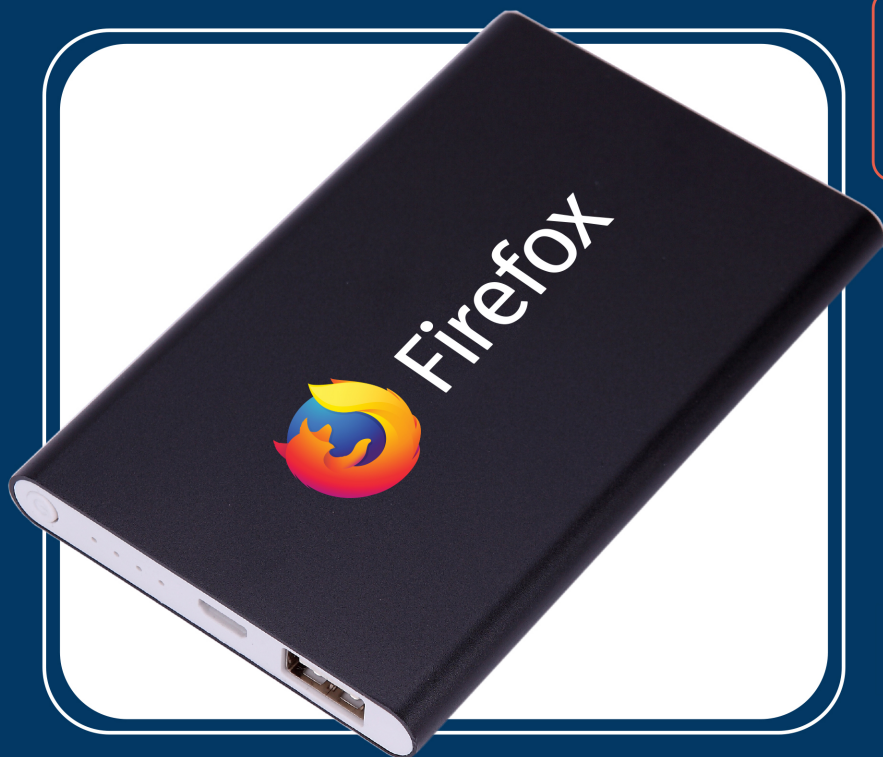

CLEARANCE

SLIM METAL

# POWER BANK

4000 mAh

100 % Real Power. Say goodbye to low battery warnings and never worry about your devices dying again with the slim portable power bank.