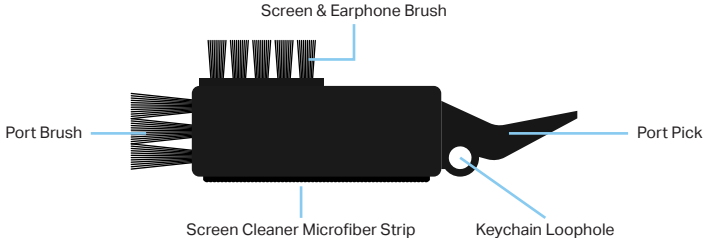

Packaging Design Tips:

- Place the name of the product somewhere on the packaging
Phone Pick Cleaning Tool

BLUE LINE IS THE SAFETY LINE - 3.75"x5.75"

RED LINE IS THE CUT LINE - 4"x6"

BEYOND THE RED LINE IS BLEED - THIS WILL BE TRIMMED OFF
4.25"x6.25"

How To Use:

Please do not add crop marks or printer marks
all art needs to be at least 300 dpi

BLUE LINE IS THE SAFETY LINE - 3.75"x5.75"

RED LINE IS THE CUT LINE - 4"x6"

BEYOND THE RED LINE IS BLEED - THIS WILL BE TRIMMED OFF
4.25"x6.25"