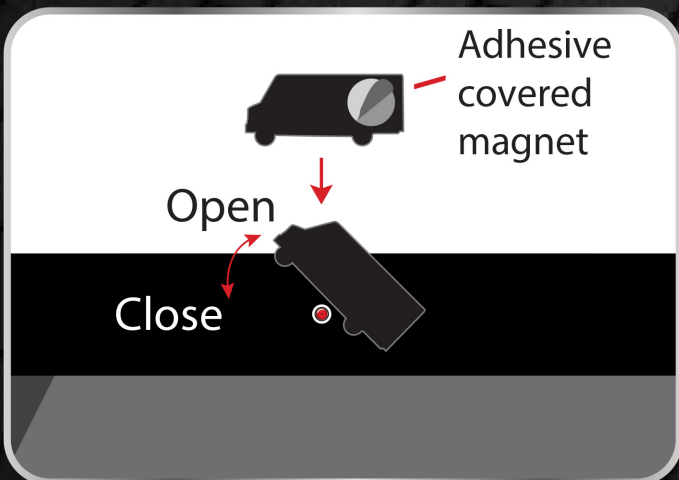

SWiVEL

Custom Shape Webcam Cover

Swivel Custom Shape Webcam Cover

PRICING

Qty	50	250	500	1,000
4x6 Custom Packaging	\$5.76	\$5.51	\$5.26	\$5.01
4x6 Standard Packaging	\$5.53	\$5.29	\$5.05	\$4.81
Bulk - Individual Polybag	\$5.31	\$5.09	\$4.86	\$4.64

NO Setup Fees • NO Multi Color Fees • NO Run Charges
 INCLUDES: Full color logo printed via UV Printer, CMYK color match,
 1 location imprint and transparent cold fusion blister

MAX UNIT SIZE- 2.5" Long x 1.5" Tall
 SUPER THIN- 0.8 mm, allowing laptops to shut
 MATERIAL TYPE- ABS Plastic
 STOCK COLORS- Black and White
 APPLICATION- 3m double-sided adhesive and Magnet

Custom Shape Examples

Standard Packaging

Custom Packaging

Conveniently sticks to any device via a magnet and easily swivels up and down to reveal or hide your webcam