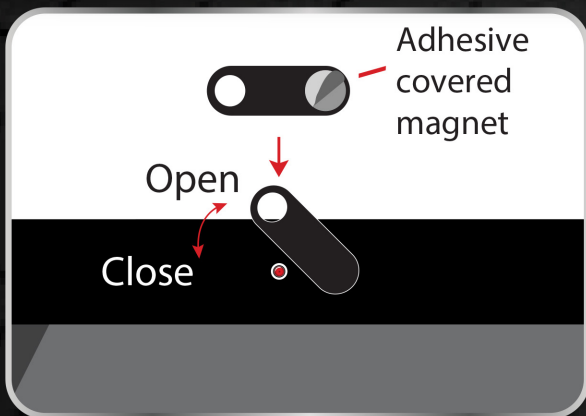

NO Setup Fees • NO Multi Color Fees • NO Run Charges
INCLUDES: Full color logo printed via UV Printer, CMYK color match, 1 location imprint and transparent cold fusion blister

UNIT SIZE- 1.36" Long x 0.47" Tall
SUPER THIN- 1.5 mm, allowing laptops to shut
MATERIAL TYPE- ABS Plastic
STOCK COLORS- Black
APPLICATION- 3m double-sided adhesive and Magnet

Swivel Metal Webcam Cover

PRICING (R)

Qty	50	250	500	1,000
4x6 Custom Packaging	\$4.03	\$3.85	\$3.68	\$3.50
4x6 Standard Packaging	\$3.80	\$3.63	\$3.47	\$3.30
Bulk - Individual Polybag	\$3.59	\$3.43	\$3.28	\$3.13

UNIT SIZE- 1.36" Long x 0.47" Tall
SUPER THIN- 1.5 mm, allowing laptops to shut
MATERIAL TYPE- Aluminium
STOCK COLORS- Silver
APPLICATION- 3m double-sided adhesive and Magnet

Conveniently sticks to any device via a magnet and easily swivels up and down to reveal or hide your webcam